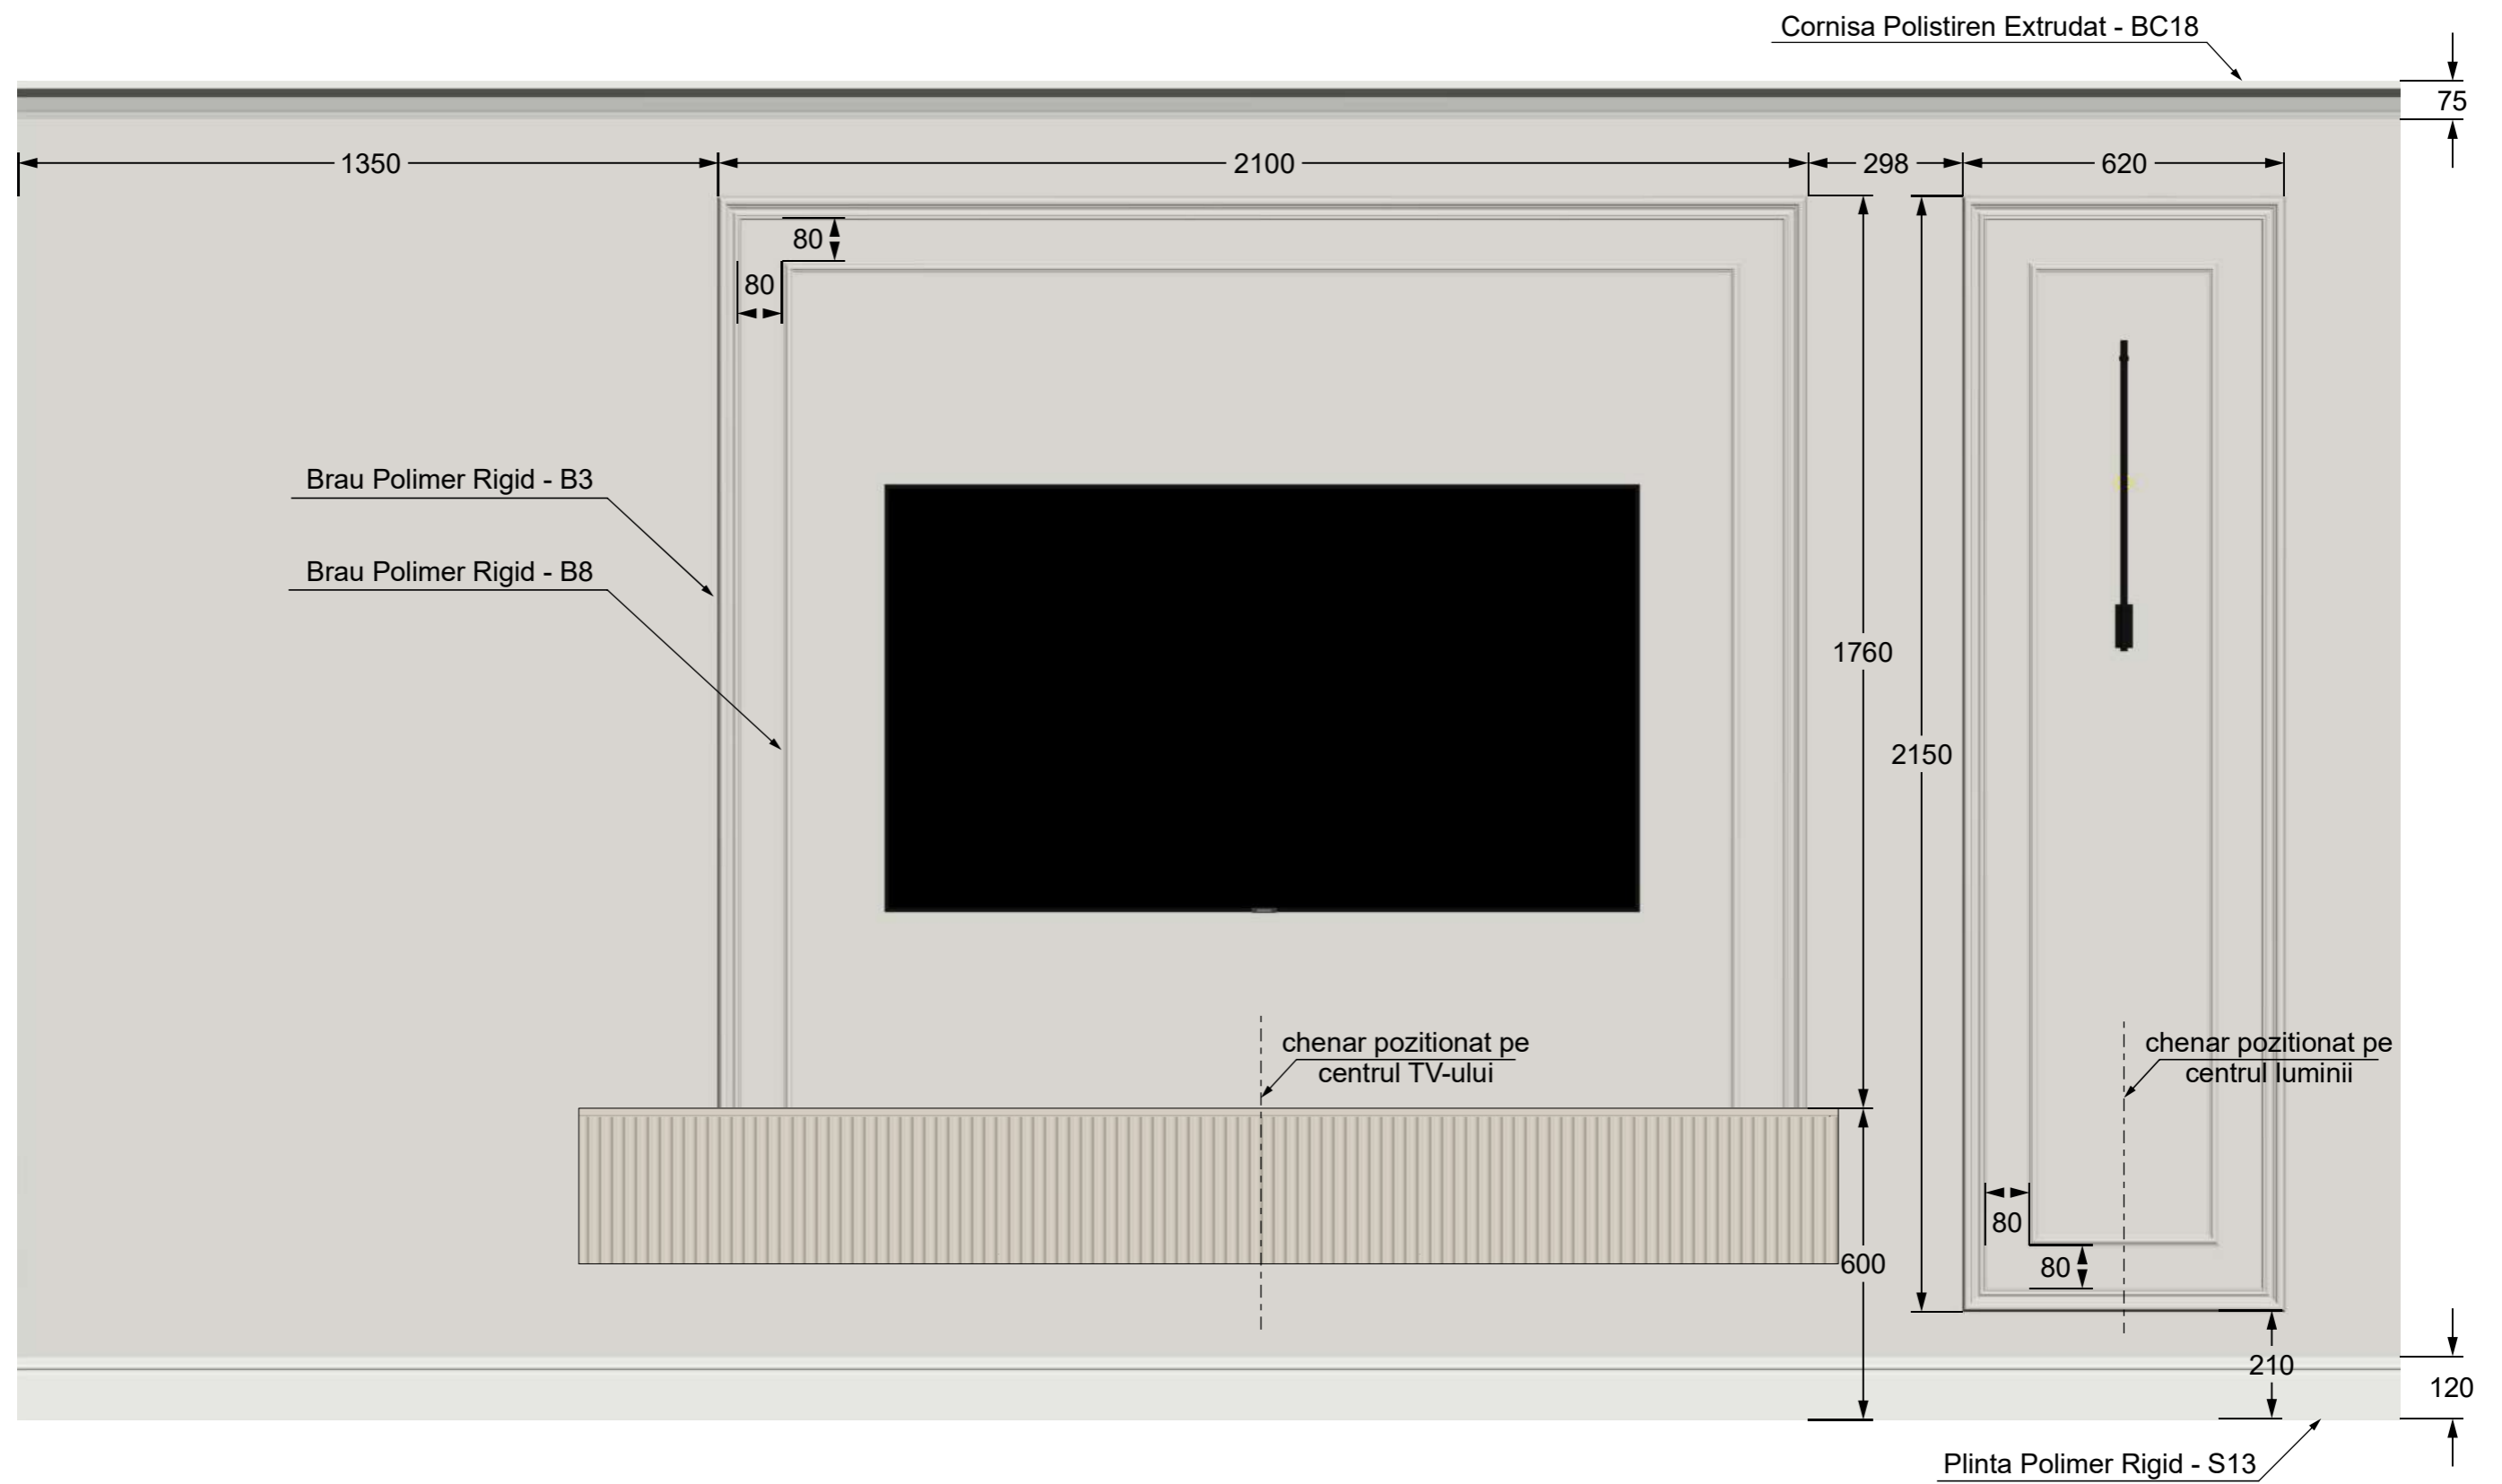

Brau Polimer Rigid - B3
Brau Polimer Rigid - B8
Plinta Polimer Rigid - S13
Cornisa Polistiren Extrudat - BC18

CASE 3D - DESIGN INTERIOR SI EXTERIOR

AMENAJARI 3D PENTRU SPATII REZIDENTIALE, BIROURI, SPATII COMERCIALE SAU HORECA www.case3d.ro | office@case3d.ro | +40723036706

Nume Client
Montaj Profile Decorative
Parter Living-TV